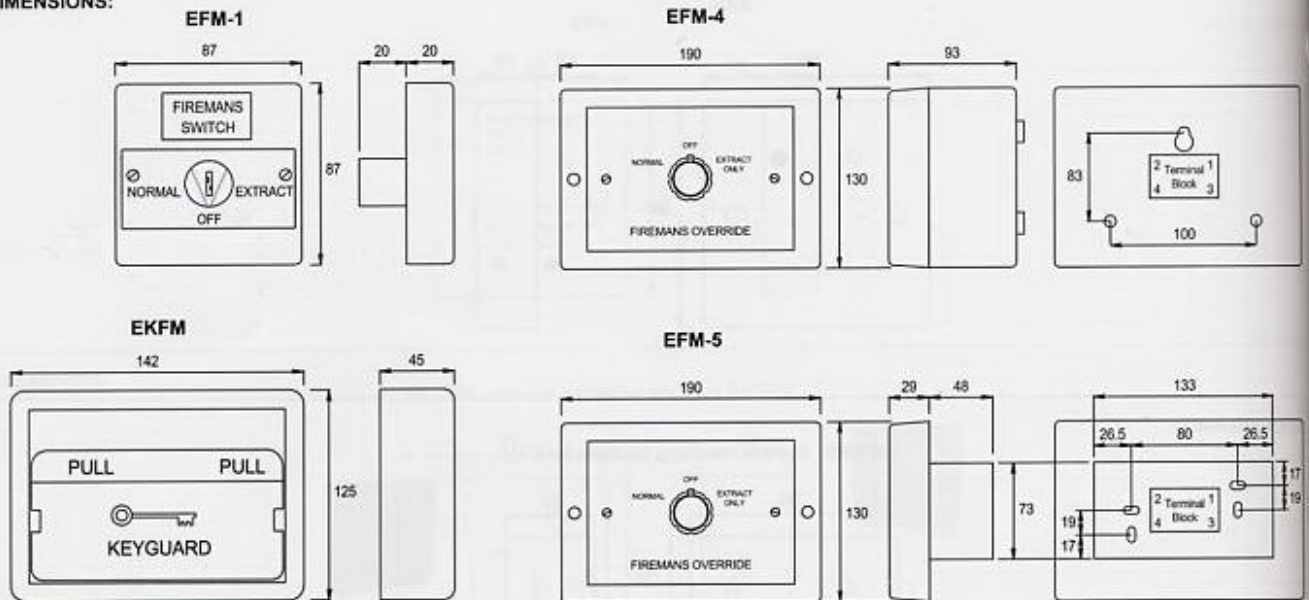

Firemans Switch for remote override of ventilation plant in the event of fire. All standard types have red colour enclosures.

**EFM.. EKFM**

**EFM-1**  
Fits square outlet box  
Protrudes 20mm from wall.  
Enclosure Flammability = UL94-V0

**EFM-4/5**  
Enclosure Flammability = Metal

**EKFM**  
Transparent Plastic lid.  
Enclosure Flammability = UL94-HB

Type	Description	Mounting	Switch rating 230VAC	Operation 3 position	Enclosure
EFM-1	Key Operated (includes 2 keys)	Flush *	2 x 10(2)A SPST Volt Free	Normal - Off - Extract	IP40
EKFM	Keyguard for EFM-1	Surface	Once fitted, break lid to access key - see accessories for replacement		IP00
EFM-4	Knob Operated (safe breakglass)	Surface	1 x 10(2)A SPDT Volt Free	Normal - Off - Extract	IP43
EFM-5	Knob Operated (safe breakglass)	Flush	1 x 10(2)A SPDT Volt Free	Normal - Off - Extract	IP40

Special Versions available on request.

**DIMENSIONS:**

**ACCESSORIES:** \* **EE-BP6** - Surface mounting backbox for EFM-1

**EE-KF** - Replacement Lid for EKFM 4 per pack

**WIRING:**